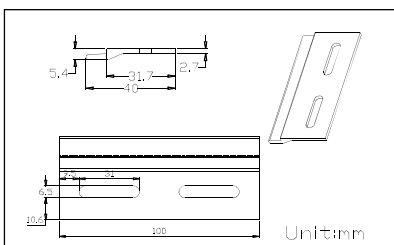

Note: Data Error ±1"

The listed measurements are for general reference only. Please contact Elite Screens to verify product design and dimensions before attempting to integrate its products with any structural or furniture modification. Although a manufacturer may offer product advice, it may be taken or disregarded at the integrator's discretion. Elite Screens will not be held responsible or be otherwise liable for faulty installation.

Note: Data Error ±1"