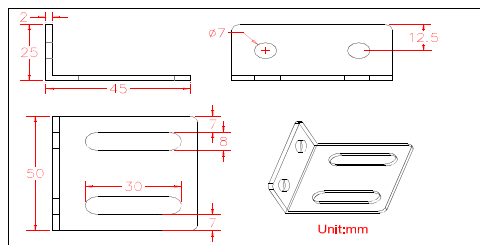

Note: Data Error ±1"

The listed measurements are for general reference only. Please contact Elite Screens to verify product design and dimensions before attempting to integrate its products with any structural or furniture modification. Although a manufacturer may offer product advice, it may be taken or disregarded at the integrator's discretion. Elite Screens will not be held responsible or be otherwise liable for faulty installation.

Note: Data Error ±1"