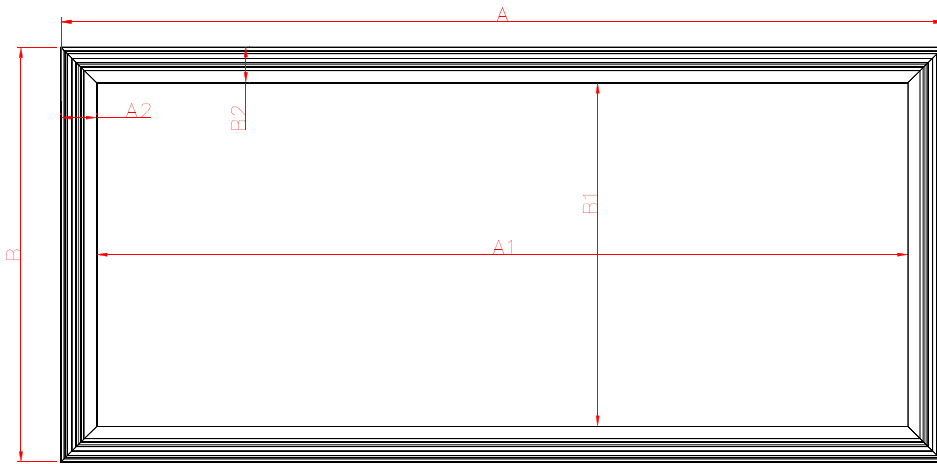

Note: Data Error ±1"

The listed measurements are for general reference only. Please contact Elite Screens to verify product design and dimensions before attempting to integrate its products with any structural or furniture modification. Although a manufacturer may offer product advice, it may be taken or disregarded at the integrator's discretion. Elite Screens will not be held responsible or be otherwise liable for faulty installation.

Note: Data Error ±1"