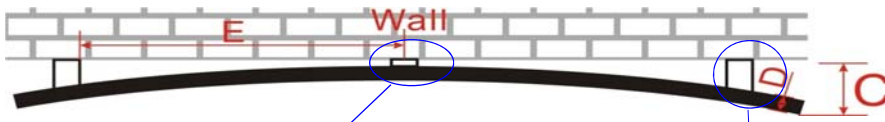

Note: Data Error ±1"

The listed measurements are for general reference only. Please contact Elite Screens to verify product design and dimensions before attempting to integrate its products with any structural or furniture modification. Although a manufacturer may offer product advice, it may be taken or disregarded at the integrator's discretion. Elite Screens will not be held responsible or be otherwise liable for faulty installation.

Note: Data Error ±1"