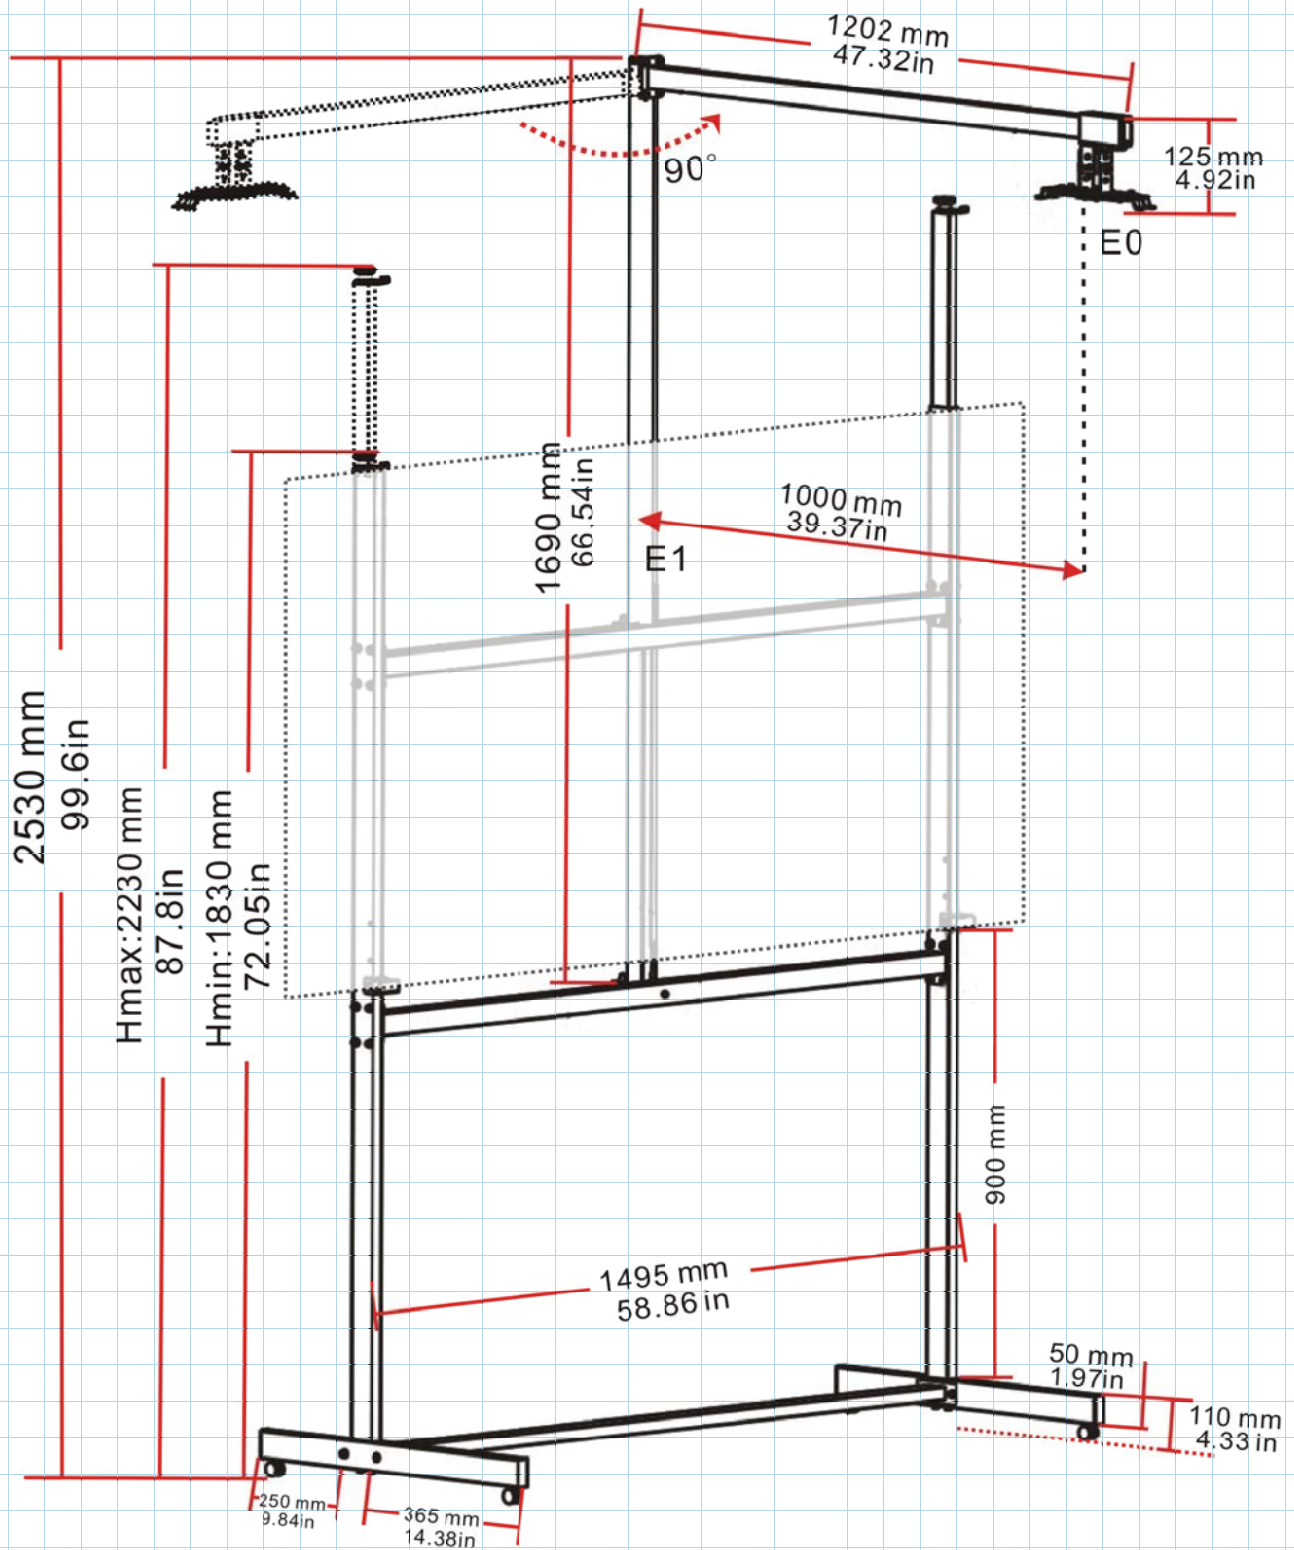

WhiteBoardScreen Mobile Stand

The listed measurements are for general reference only. Please contact Elite Screens to verify product design and dimensions before attempting to integrate its products with any structural or furniture modification. Although a manufacturer may offer product advice, it may be taken or disregarded at the integrator's discretion. Elite Screens will not be held responsible or be otherwise liable for faulty installations.

www.elitescreens.com

WhiteBoardScreen Mobile Stand

The listed measurements are for general reference only. Please contact Elite Screens to verify product design and dimensions before attempting to integrate its products with any structural or furniture modification. Although a manufacturer may offer product advice, it may be taken or disregarded at the integrator's discretion. Elite Screens will not be held responsible or be otherwise liable for faulty installations.