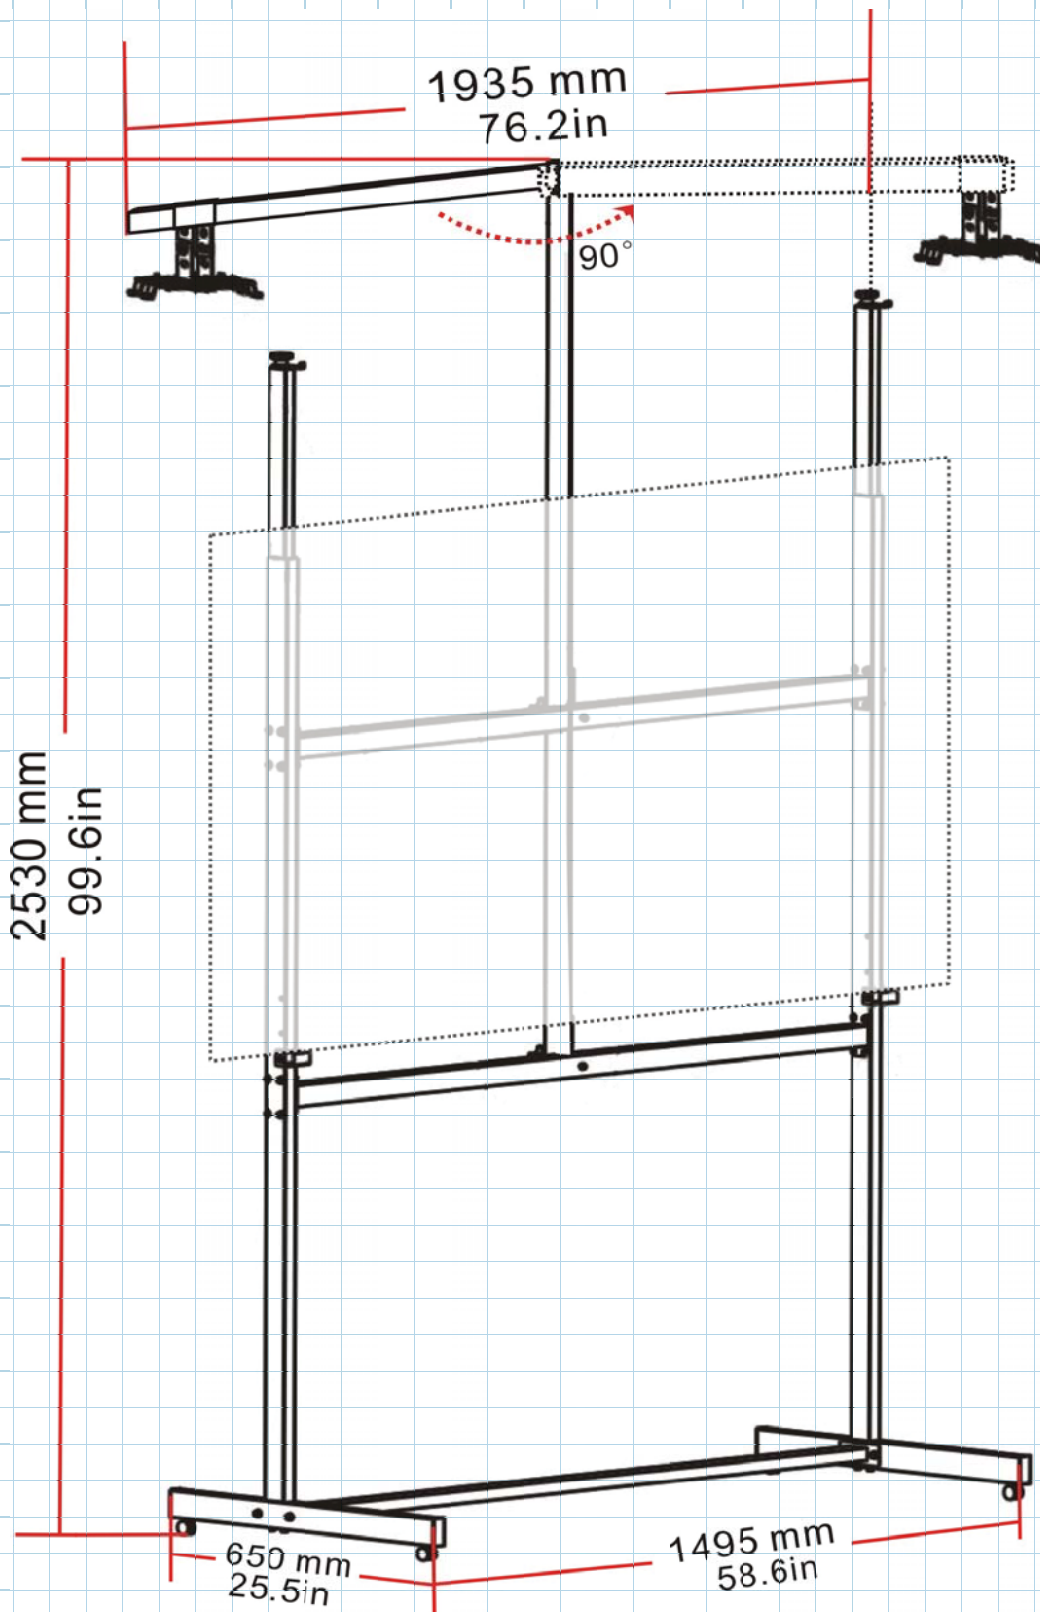

WhiteBoardScreen Mobile Stand

The listed measurements are for general reference only. Please contact Elite Screens to verify product design and dimensions before attempting to integrate its products with any structural or furniture modification. Although a manufacturer may offer product advice, it may be taken or disregarded at the integrator's discretion. Elite Screens will not be held responsible or be otherwise liable for faulty installations.

www.elitescreens.com

WhiteBoardScreen Mobile Stand

The listed measurements are for general reference only. Please contact Elite Screens to verify product design and dimensions before attempting to integrate its products with any structural or furniture modification. Although a manufacturer may offer product advice, it may be taken or disregarded at the integrator's discretion. Elite Screens will not be held responsible or be otherwise liable for faulty installations.